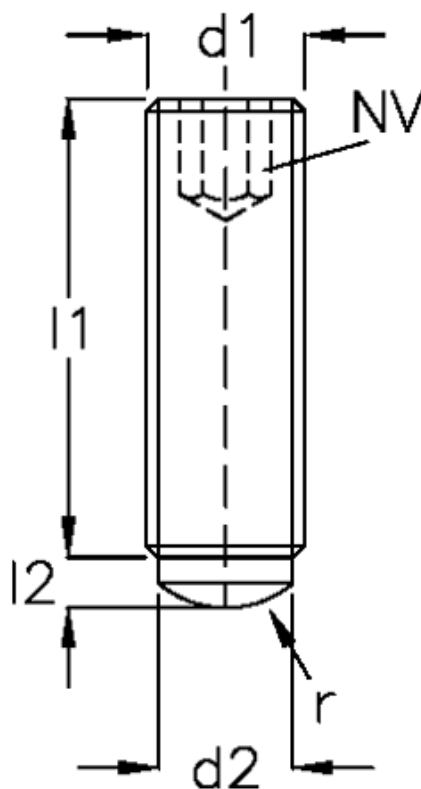

Article number: 20031659

Description: E+G Grub screw
GN 913.2-M10-25-A

Measures

d1 = M10

d2 = 8

l1 = 25

l2 = 3.5

l3 = 1.5

NV = 5.0

r = 6.0